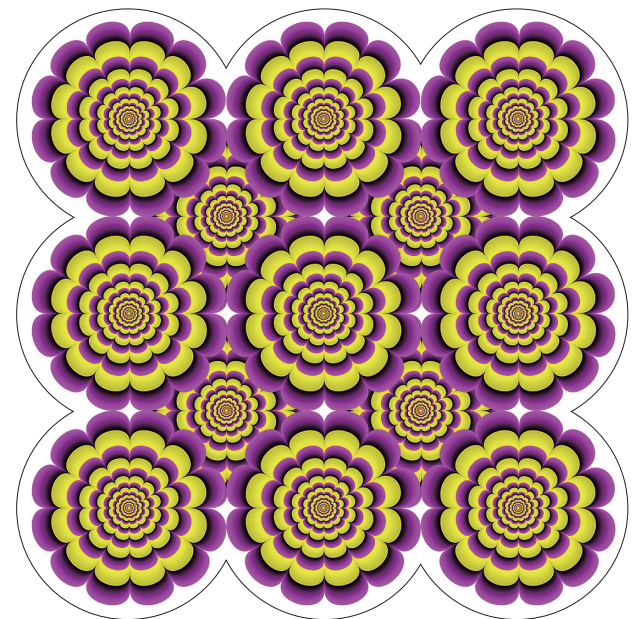

拡大パンジー (一部分) Expansies (Partial)

花が拡大してみる。

Flowers of pansies appear to expand.

Copyright Akiyoshi Kitaoka 2008