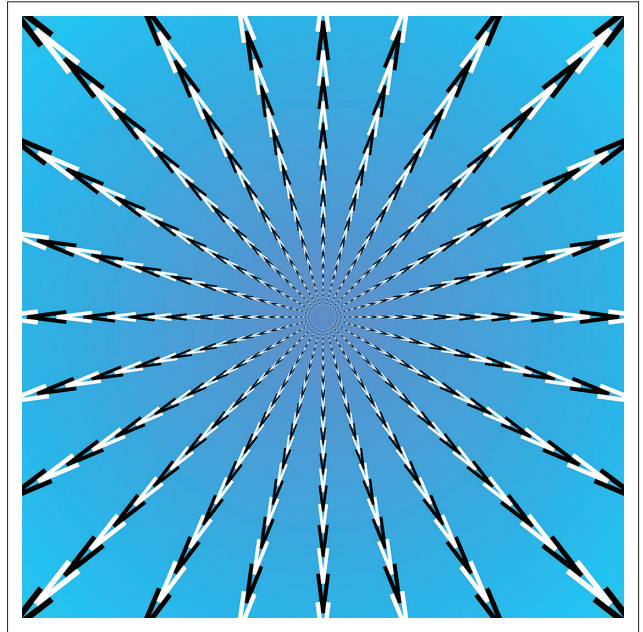

黄と白のハート Yellow and White Hearts

黄色のハートと白のハートがあるように見えるが、近くで見ると同じ黄色で描かれている色の錯視。少し離れたところから見た方が効果大きい。

There appear to be yellow hearts and white hearts, though they are identical in color, both are yellow. The illusion becomes more apparent from a distance.

Copyright Akiyoshi Kitaoka 2007

ガンガゼ Hatpin Urchin

放射状に描かれたウニの刺のような静止画が、錯視の効果で浮き出てくるようにガクガクと動いて見える。世界的なアーティストのCDデザインにも採用された作品。

Although a still image drawn with radial marks that represent the spine of a sea urchin, when viewed the lines seem to move in a chattering fashion due to the optical illusion of the piece. This image has been used as artwork for the CD of a world renowned music artist.

Copyright Akiyoshi Kitaoka 2008

トゲトゲドリフト錯視 Drifting Spines Illusion

縦に動かすと、中央の画像が左右に揺れ、左右に動かすと、上下に動く錯視。

If you move the piece up and down, the block in the middle appears to move left and right, but if you move the image left and right, the block appears to move up and down.