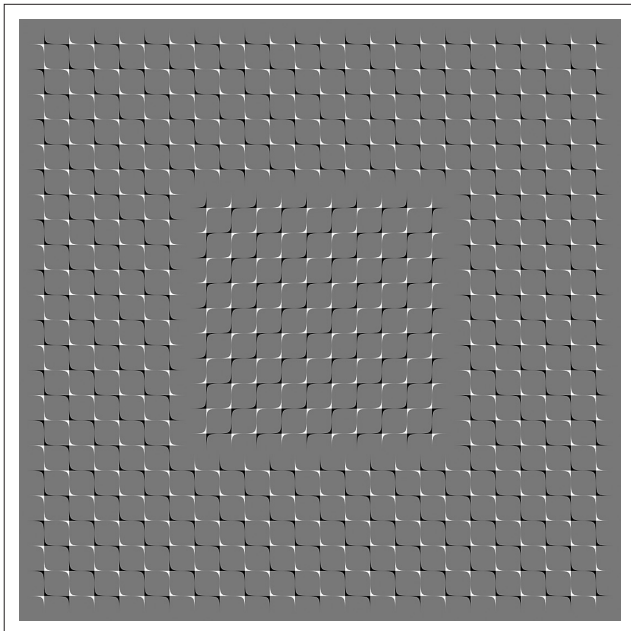

黄と白のハート Yellow and White Hearts

黄色のハートと白のハートがあるように見えるが、近くで見ると同じ黄色で描かれている色の錯視。少し離れたところから見た方が効果大きい。

There appear to be yellow hearts and white hearts, though they are identical in color, both are yellow. The illusion becomes more apparent from a distance.

Copyright Akiyoshi Kitaoka 2007

ガンガゼ Hatpin Urchin

放射状に描かれたウニの刺のような静止画が、錯視の効果で浮き出てくるようにガクガクと動いて見える。世界的なアーティストのCDデザインにも採用された作品。

Although a still image drawn with radial marks that represent the spine of a sea urchin, when viewed the lines seem to move in a chattering fashion due to the optical illusion of the piece. This image has been used as artwork for the CD of a world renowned music artist.

Copyright Akiyoshi Kitaoka 2008

トゲトゲドリフト錯視 Drifting Spines Illusion

縦に動かすと、中央の画像が左右に揺れ、左右に動かすと、上下に動く錯視。

If you move the piece up and down, the block in the middle appears to move left and right, but if you move the image left and right, the block appears to move up and down.